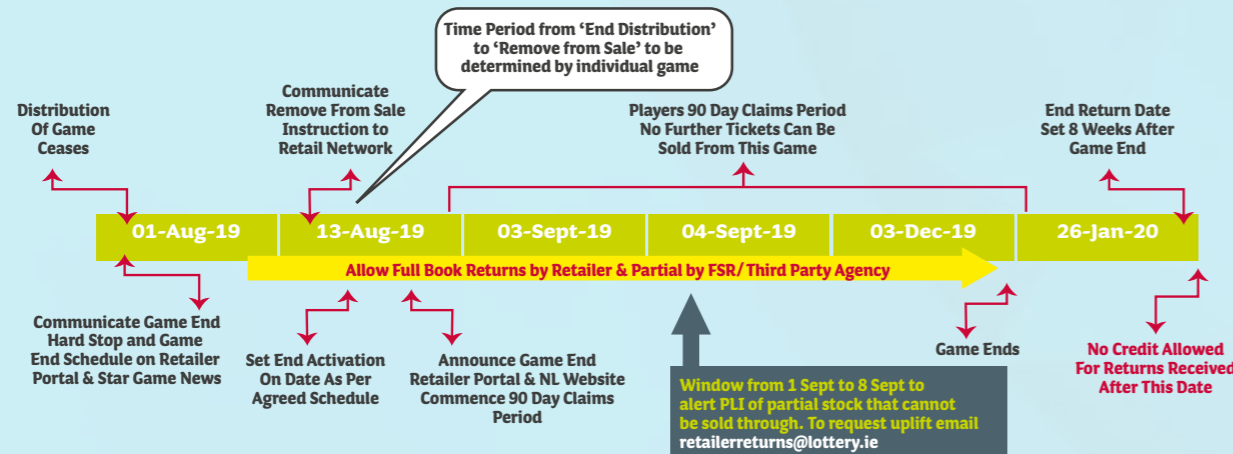

This process ensures games where distribution has ended are sold through/removed from sale in a timely and orderly manner while safeguarding the rights of players to claim prizes from any game up to 90 days after game end has been announced.

The stages are as follows:

- **End Distribution** – PLI cease processing orders for a game.
- **End Activation** – no books can be activated for sale beyond this date.
- **Sell Through** – period within which partial stock can be sold through.
- **Partial Stock Return** – One week window to request uplift of partially unsold stock through dedicated email address.

- **Remove From Sale** – date ticket stock must be removed from sale. No tickets can be offered for sale beyond this date.
- **Game End Announcement** - official announcement of the date a game will end.
- **90 Day Claims Period** – period within which a prize from a game that is to be ended can be claimed.
- **Game End** – official end date of a game.
- **End Return Date** – returns for a game cannot be processed through the PLI gaming system beyond this date. It is important to note that no credit can be allowed for any Scratch Card stock presented for return beyond the End Return Date. From 1st June this 'End Returns Date' date will be published with every game end announcement in both Star Game News & the Retailer Portal.

Game End Schedule - Holiday Cash Game 233

RETURNS BY RETAILER

Full books of Holiday Cash Game 233 should now be returned

Retail Agents can now return full book stock using the Returns Menu on the Photon Terminal.

How does it work?

- Retailers are able to return full books by logging into the Returns Menu on the Photon terminal. You must be signed in as Owner/Manager to use this functionality.
- Lottery systems will be made available for specified periods to allow for returns processing. These periods will typically coincide with game ends/changes.
- Full books are returned by scanning the barcode of each book. There is no limit to the amount of books of the specified game that can be returned.
- Once complete the terminal will produce two receipts. Keep one for your records and place the other receipt in the returns pouch with the books to be returned.
- Now set the sealed pouch aside securely but available for collection.
- An Post will call to collect the pouch within 4 working days of processing - it's as simple as that.
- Please note that An Post can only collect items that have been processed through the Terminal in this way and listed this way. This is to facilitate the secure tracking and tracing of all Scratch Card returns.
- If you still have full books of Winning Streak (Game 207) Congratulations (Game 186 / Gold Coloured Ticket), or Zodiac Fortune (Game 197) please add to these books to your Holiday Cash returns.

Make sure you read terminal messages for alerts on when you can return FULL books of specified games.

Note: A returns bag is enclosed with this issue.

Important: Please note that there is no option to return partially sold books on the terminal. If you still have unsold stock towards the end of the sell through period, there will be a window to email the National Lottery of the detail and arrange collection. See how this process works on the next page.

SCRATCH CARD GAME END

The Game End process for the following games has been initiated:

Game No.	Game Name	Replacement Game No.	Replacement Game Name	Distribution Ended	End Activation (Close of Trade)	Sell Through by Date Specified (Remove from Sale at Close of Trade)	Game End Announcement (90 Day Claims Period Commences)	Validation End Date (Game Ended)	End Returns Date (No Credit Allowed After This Date)
186	Congratulations	223	Congratulations	16/04/2019	16/05/2019	11/07/2019	12/07/2019	10/10/2019	7/11/2019
207	Winning Streak	N/A	N/A	10/5/2019	14/5/2019 COB	15/5/2019 COB	16/05/2019	14/8/2019	11/9/2019
197	Zodiac Fortune	N/A	N/A	14/06/2019	14/07/2019	08/09/2019	09/09/2019	08/12/2019	05/01/2020
233	Holiday Cash	N/A	N/A	01/08/2019	13/08/2019	03/09/2019	04/09/2019	03/12/2019	26/01/2020