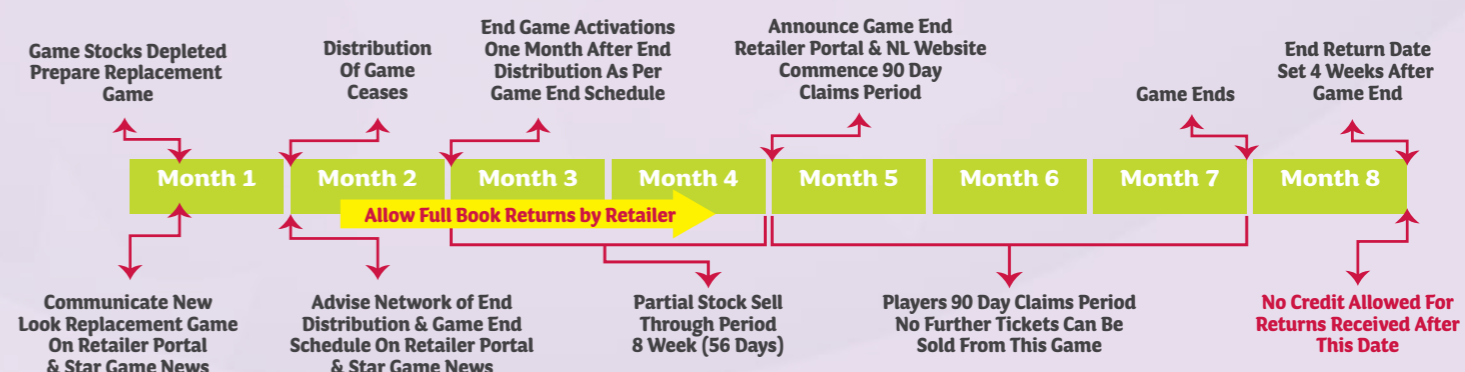

Game End Process

Successor/Predecessor Games