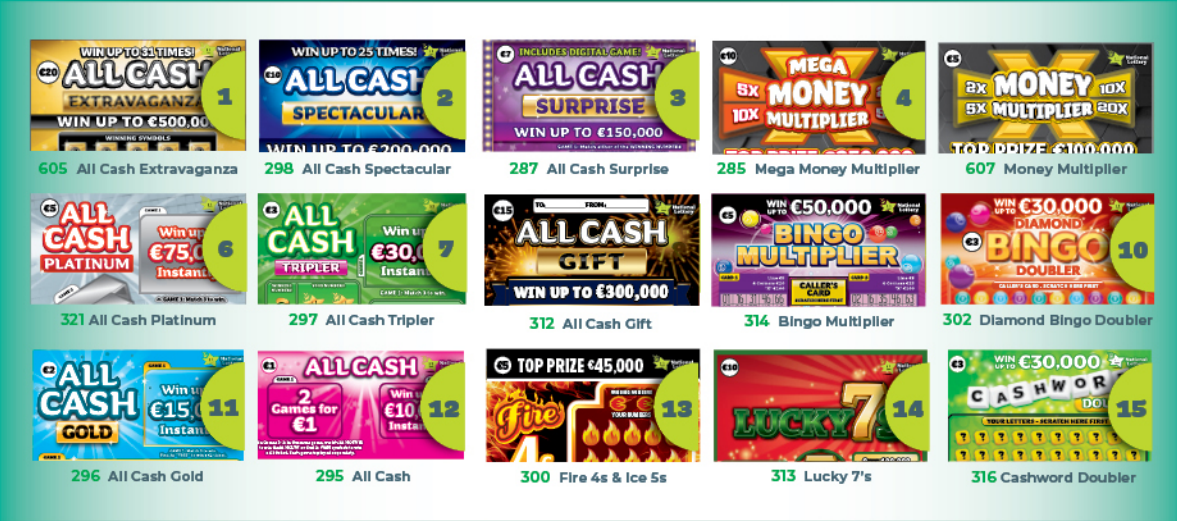

15 Game LCU | Profile 4 | Customer View