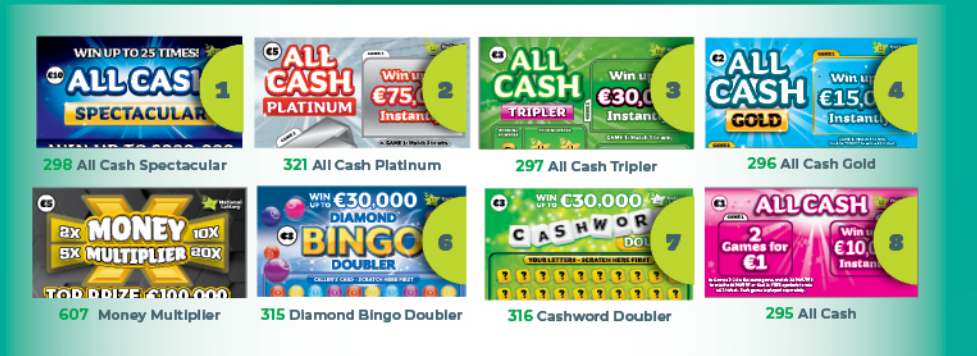

Dispenser 4 x 2 | Profile 8 | Customer View

4 Game Facing Unit